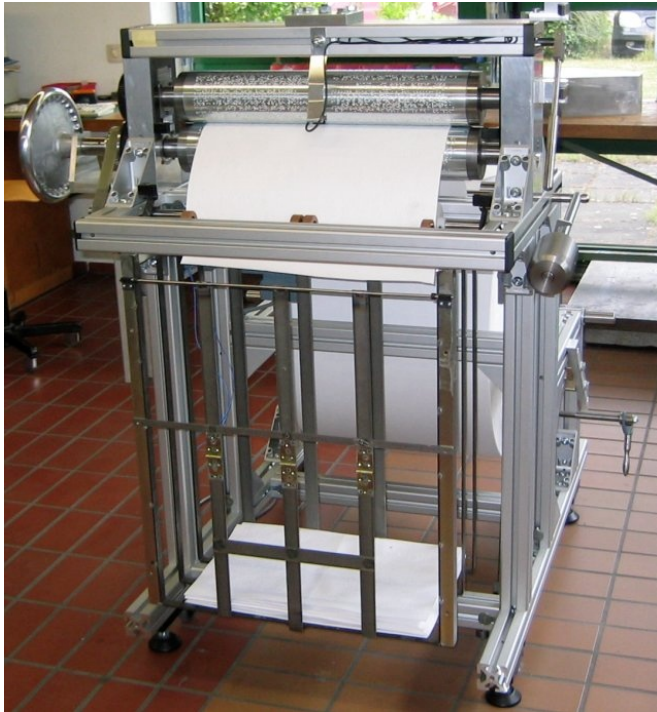

## Braille Printing Press

Time-saving mass-production of braille periodicals and books, this is the essential feature of the Rotary Printing Press. Up to 28,000 pages/h ( approx. 7,000 sheets per hour ) can be printed on the machine. The machine uses paper from a roll, simultaneously makes a middle fold in the sheet and cut it off after it has been printed.

Character size: Large print dot spacing 2.7 mm  
Medium print dot spacing 2.5 mm

Printing plate size DIN A 4 or  
Large format 280 X 340 mm

Roll format: Width up to 560 mm  
Diameter up to 820 mm

Shipping Weight: 770 kg