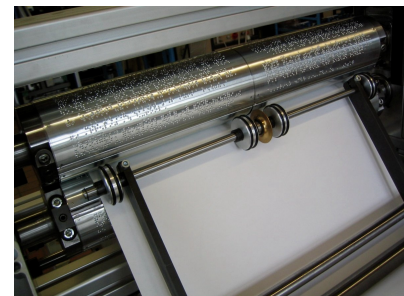

## Braille Printing Press

Time-saving mass-production of braille periodicals and books, this is the essential feature of the Rotary Printing Press. Up to 28,000 pages/h ( approx. 7,000 sheets per hour ) can be printed on the machine. The machine uses paper from a roll, simultaneously makes a middle fold in the sheet and cut it off after it has been printed.