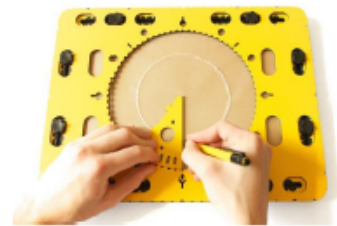

## TactiPad Drawing Board

The TactiPad is a versatile drawing board which enables a VIP (Visually Impaired Person) to make a tactile drawing themselves or on which someone can make a drawing for the VIP. These drawings are made on a thin sheet of plastic foil on top of a layer of rubber. By firmly pressing down on the foil the lines will raise instantly, forming the tactile image. The ergonomic design makes drawing easier and much more enjoyable.

The TactiPad has many applications: it is the ideal drawing board for leisure activities, schoolwork or in your professional career. It can even be used on the go or while travelling.

You can choose whether you want to make a simple sketch by hand, or use the different drawing tools – ruler, triangle, protractor and compasses – for highly accurate drawings. Eight adjustable buttons and measurement indicators around the drawing surface allow you to accurately fix the tools while drawing.

The GraphGrid is the tactile equivalent of grid paper and uses rubber bands to add a grid to the drawing surface. This can be used, for example, to create tables, for drawings with repetitive patterns or for graphs and other mathematical drawings.

The CircleFrame can be used for great accuracy in circular drawings. Using the drawing tools, you can easily create images such as pie charts, the face of a clock or interesting circular patterns and motifs.