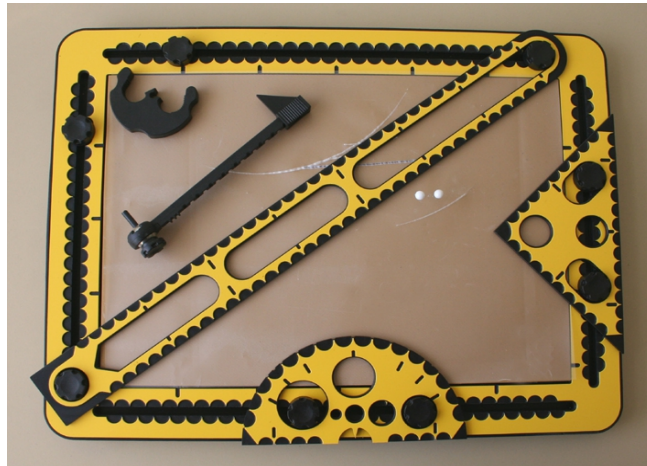

## TactiPad Drawing Board

The TactiPad is a versatile drawing board which enables a VIP (Visually Impaired Person) to make a tactile drawing themselves or on which someone can make a drawing for the VIP. These drawings are made on a thin sheet of plastic foil on top of a layer of rubber. By firmly pressing down on the foil the lines will raise instantly, forming the tactile image. The ergonomic design makes drawing easier and much more enjoyable.

The TactiPad has many applications: it is the ideal drawing board for leisure activities, schoolwork or in your professional career. It can even be used on the go or while travelling.

You can choose whether you want to make a simple sketch by hand, or use the different drawing tools – ruler, triangle, protractor and compasses – for highly accurate drawings. Eight adjustable buttons and measurement indicators around the drawing surface allow you to accurately fix the tools while drawing.

The GraphGrid is the tactile equivalent of grid paper and uses rubber bands to add a grid to the drawing surface. This can be used, for example, to create tables, for drawings with repetitive patterns or for graphs and other mathematical drawings.

### **Included in delivery TactiPad**

The TactiPad Drawing Board includes following drawing tools: ruler, triangle, protractor and compass. Included is also the carrying bag and 50 sheets of drawing foil. The GraphGrid, Circle Frame and additional drawing foils are available accessories.