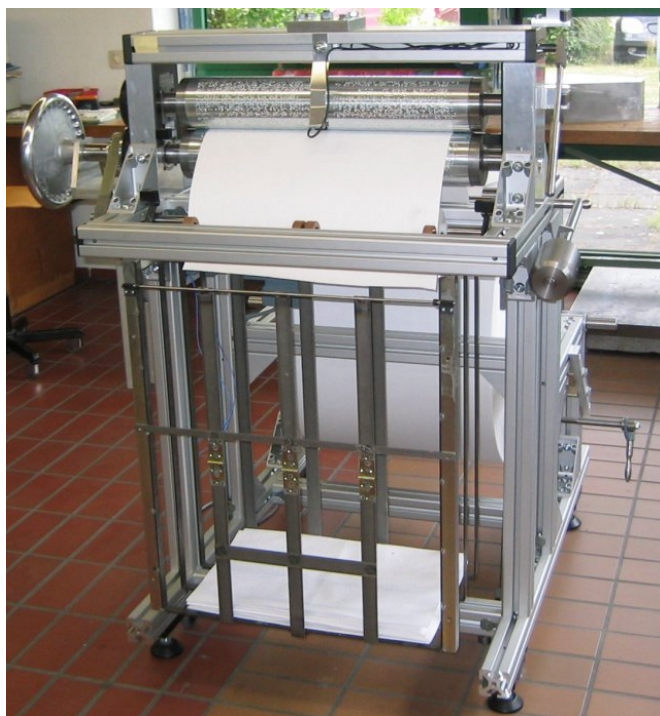

MARBURG ROTARY

Braille Printing Press

Time-saving mass-production of braille periodicals and books, this is the essential feature of the Rotary Printing Press. Up to 26,400 pages/h (approx. 6,600 sheets per hour) can be printed on the machine. The machine uses paper from a roll, simultaneously makes a middle fold in the sheet and cut it off after it has been printed.

Technical Data:

Character size: Large print dot spacing 2.7 mm
Medium print dot spacing 2.5 mm

Printing plate size DIN A 4 or
Large format 280 X 340 mm

Roll format: Width up to 560 mm
Diameter up to 780 mm

Shipping Weight: 770 kg

Article No.: 00-61000