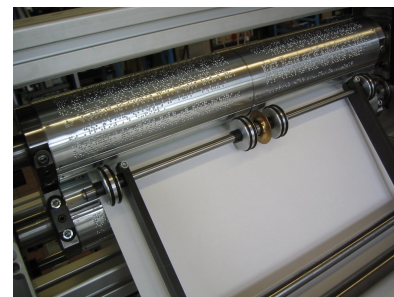

MARBURG ROTARY

Braille Printing Press

Time-saving mass-production of braille periodicals and books, this is the essential feature of the Rotary Printing Press. Up to 26,400 pages/h (approx. 6,600 sheets per hour) can be printed on the machine. The machine uses paper from a roll, simultaneously makes a middle fold in the sheet and cut it off after it has been printed.

Technical Data:

Character size: Large print dot spacing 2.7 mm
Medium print dot spacing 2.5 mm

Printing plate size DIN A 4 or
Large format 280 X 340 mm

Roll format: Width up to 560 mm
Diameter up to 780 mm