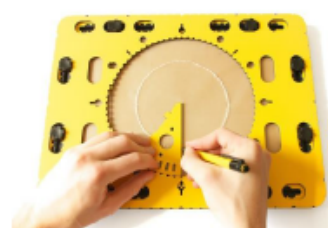

TactiPad™

TactiPad Drawing Board

The TactiPad is a versatile drawing board which enables a VIP (Visually Impaired Person) to make a tactile drawing themselves or on which someone can make a drawing for the VIP. These drawings are made on a thin sheet of plastic foil on top of a layer of rubber. By firmly pressing down on the foil the lines will raise instantly, forming the tactile image. The ergonomic design makes drawing easier and much more enjoyable.

The TactiPad has many applications: it is the ideal drawing board for leisure activities, schoolwork or in your professional career. It can even be used on the go or while travelling.

You can choose whether you want to make a simple sketch by hand, or use the different drawing tools – ruler, triangle, protractor and compasses – for highly accurate drawings. Eight adjustable buttons and measurement indicators around the drawing surface allow you to accurately fix the tools while drawing.

Available accessories for TactiPad

GraphGrid und CircleFrame for additional functionality

Besides the regular drawing tools, two additional accessories and their accompanying drawing tools have been developed to extend the drawing possibilities on the TactiPad even more.

The GraphGrid is the tactile equivalent of grid paper and uses rubber bands to add a grid to the drawing surface. This can be used, for example, to create tables, for drawings with repetitive patterns or for graphs and other mathematical drawings.