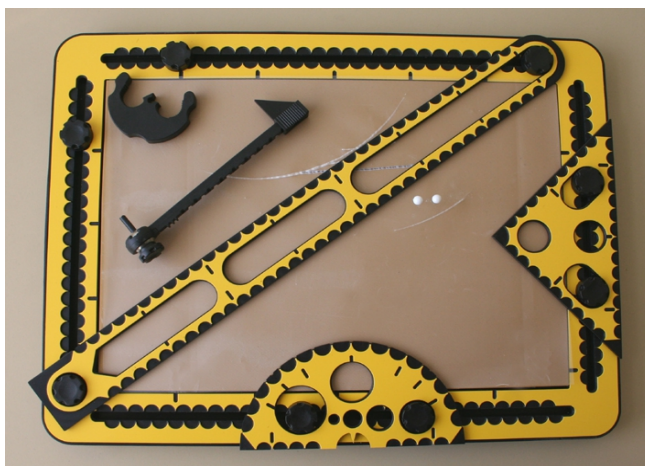

TactiPad™

TactiPad Drawing Board

The TactiPad is a versatile drawing board which enables a VIP (Visually Impaired Person) to make a tactile drawing themselves or on which someone can make a drawing for the VIP. These drawings are made on a thin sheet of plastic foil on top of a layer of rubber. By firmly pressing down on the foil the lines will raise instantly, forming the tactile image. The ergonomic design makes drawing easier and much more enjoyable.

The TactiPad has many applications: it is the ideal drawing board for leisure activities, schoolwork or in your professional career. It can even be used on the go or while travelling.

You can choose whether you want to make a simple sketch by hand, or use the different drawing tools – ruler, triangle, protractor and compasses – for highly accurate drawings. Eight adjustable buttons and measurement indicators around the drawing surface allow you to accurately fix the tools while drawing.

Available accessories for TactiPad

GraphGrid und CircleFrame for additional functionality

Besides the regular drawing tools, two additional accessories and their accompanying drawing tools have been developed to extend the drawing possibilities on the TactiPad even more.

The GraphGrid is the tactile equivalent of grid paper and uses rubber bands to add a grid to the drawing surface. This can be used, for example, to create tables, for drawings with repetitive patterns or for graphs and other mathematical drawings.